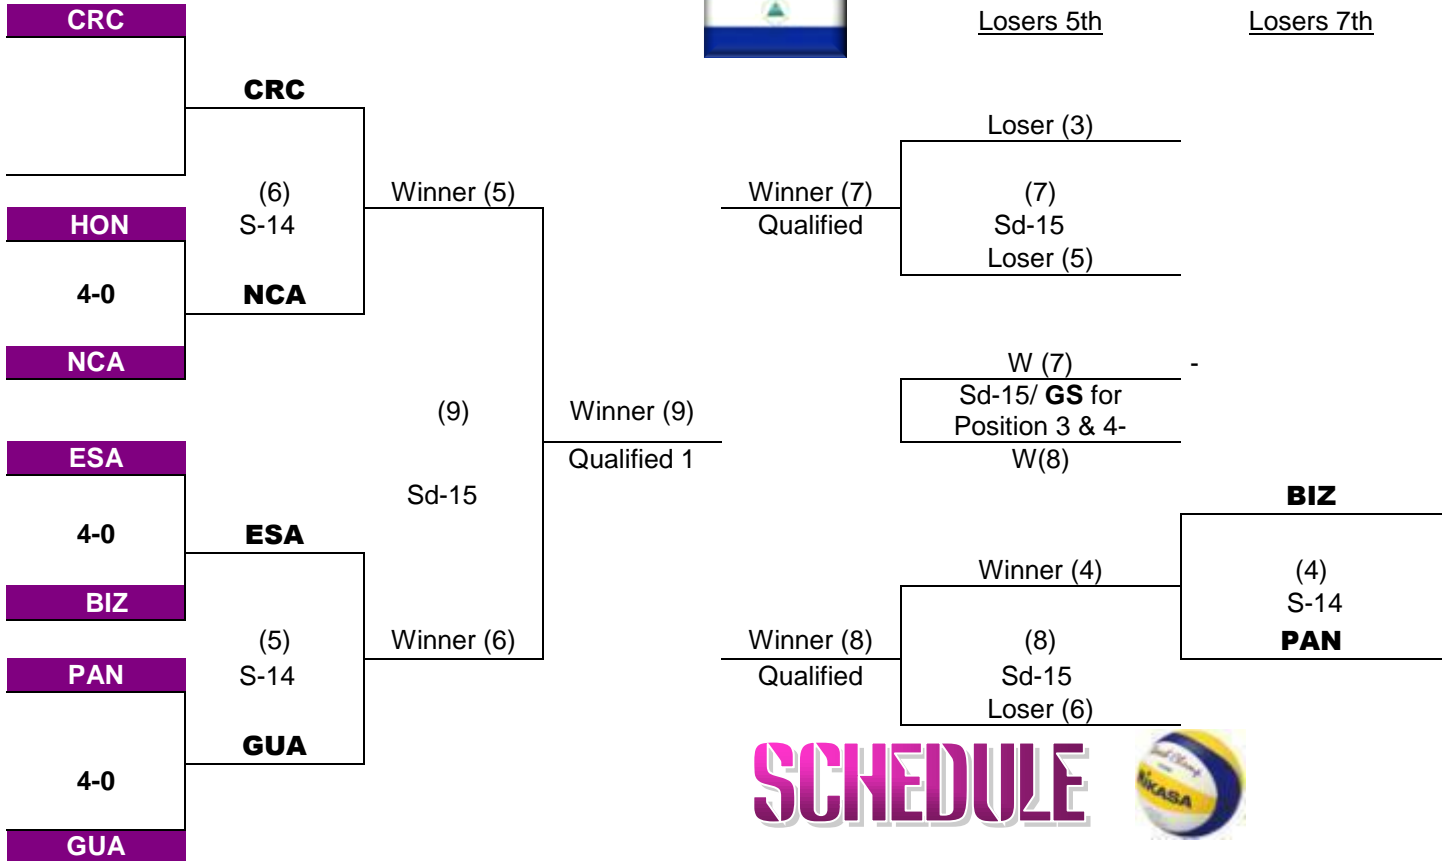

COUNTRY	#	PLAYERS
PAN B	1	Yileen NG
	2	Iris URRUNAGA

NORCECA CONTINENTAL CUP

EQUIPOS / TEAMS

COUNTRY	#	PLAYERS
PAN A	1	Domingo AVILA
	2	Oswald MARSHALL

COUNTRY	#	PLAYERS
PAN B	1	Jose GONZALEZ
	2	Elmer VALDEZ

COUNTRY	#	PLAYERS
NCA A	1	Lolette RODRIGUEZ
	2	Elia Torres

COUNTRY	#	PLAYERS
NCA B	1	Claudia MACHADO
	2	Osiris JUAREZ

COUNTRY	#	PLAYERS
NCA A	1	Rubén MORA
	2	Gerson CONTRERAS

COUNTRY	#	PLAYERS
NCA B	1	Gerald UMANA
	2	Dany LOPEZ

WOMEN

AFECAVOL ZONAL PHASE

NORCECA CONTINENTAL CUP Olympic Beach Qualification Tournament

SCHEDULE

DAY	#	GAME	TIME	COURT	GAME
Friday Febraury 13	1		9:00 am	3	PAN B v BIZ A
	2		9:50 am	1	ESA B v GUA A
	3		9:50 am	3	ESA A v GUA B
	4		10:40 am	1	NCA B v CRC A
	5		11:30 am	1	NCA A v CRC B
	6		12:20 pm	1	PAN A v BIZ B
	7		1:10 pm	1	ESA B v GUA B
	8		2:00 pm	1	ESA A v GUA A
	9		2:50 pm	1	NCA B v CRC B
	10		2:50 pm	3	PAN B v BIZ B
	11		3:40 pm	1	NCA A v CRC A
	12		3:40 PM	3	PAN A v BIZ A